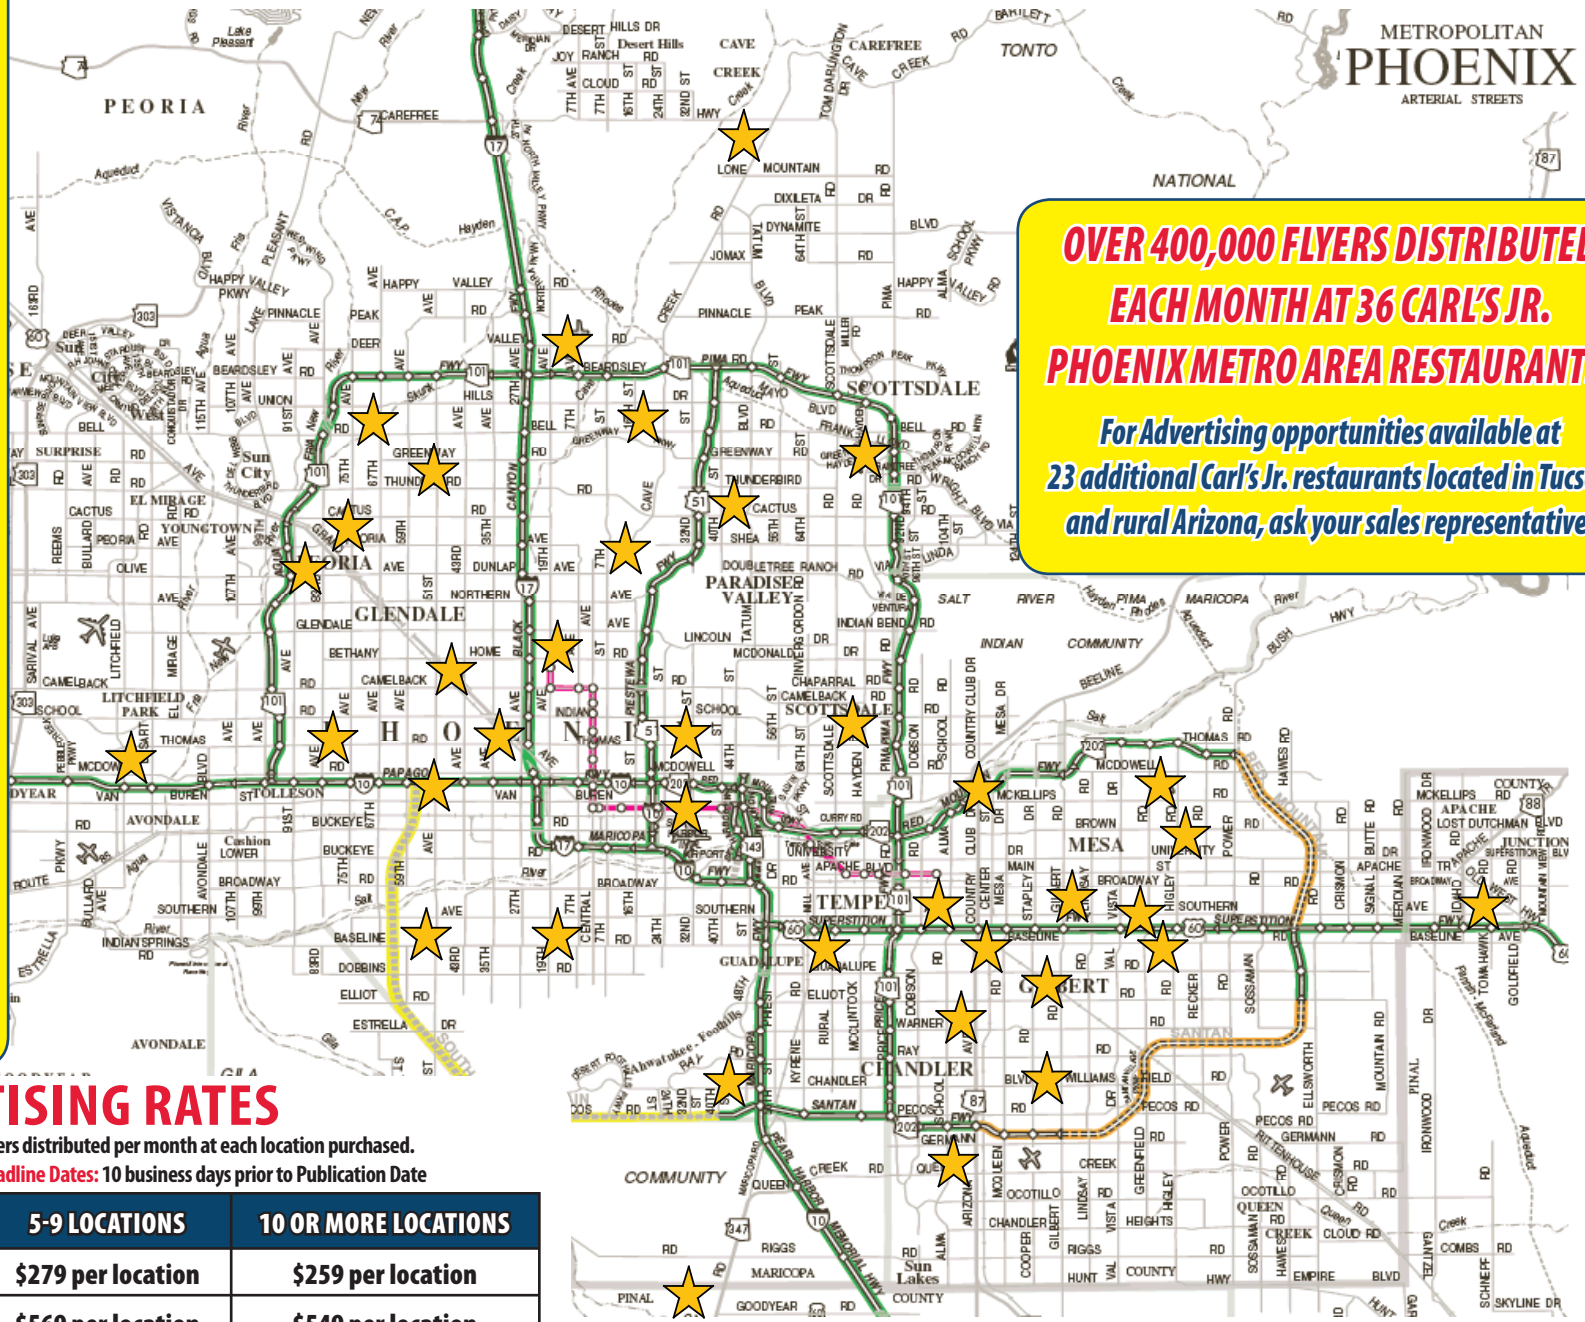

# Unique Program. Captive Audience.

**Think outside the box. Think *Inside the Bag!***

**Over 650,000 4 Color Flyers distributed at 59 Carl's Jr. Arizona Restaurant locations each month!**  
**For locations and ad rates, look inside.**

# Phoenix Metro Distribution

- Apache Junction 2933 S. Tomahawk Rd.
- Chandler 1972 N. Alma School Rd.
- Chandler 2985 S. Alma School Rd.
- Gilbert 748 N. Gilbert Rd.
- Gilbert 129 E. Williams Field Rd.
- Glendale 7280 W. Bell Road
- Glendale 5775 W. Northern Ave.
- Glendale 5105 W. Thunderbird
- Goodyear 13837 W. McDowell Rd.
- Guadalupe 1519 W. Baseline
- Laveen 5040 W. Baseline Rd.
- Maricopa 21000 N. John Wayne Pkwy
- Mesa 1850 S. Country Club
- Mesa 2002 N. Country Club
- Mesa 1352 S. Gilbert
- Mesa 1916 S. Greenfield Rd.
- Mesa 1129 N. Higley
- Mesa 4515 E. McKellips Rd.
- Mesa 1440 W. Southern
- Peoria 12110 N. 75th Ave.
- Peoria 9360 W. Northern Ave.
- Phoenix 9111 N. 7th St.
- Phoenix 10 N. 24th St.
- Phoenix 1202 N. 51st Ave.
- Phoenix 2343 E. Bell Rd.
- Phoenix 3470 W. Bell Rd.
- Phoenix 1753 W. Bethany Home Rd.
- Phoenix 4506 E. Cactus Rd.
- Phoenix 4311 W. Camelback Rd.
- Phoenix 31414 N. Cave Creek Rd.
- Phoenix 4916 E. Chandler Blvd.
- Phoenix 2501 W. Happy Valley Rd.
- Phoenix 2342 E. Thomas Rd.
- Phoenix 2750 W. Thomas Rd.
- Phoenix 7610 W. Thomas Rd.
- Scottsdale 3380 N. Hayden Rd.

## ADVERTISING RATES

All rates shown are based on 10,000 flyers distributed per month at each location purchased.  
**Publication Dates:** 1st of each month **Deadline Dates:** 10 business days prior to Publication Date

AD SIZES	1-4 LOCATIONS	5-9 LOCATIONS	10 OR MORE LOCATIONS
1/3 Page	\$299 per location	\$279 per location	\$259 per location
2/3 Page	\$589 per location	\$569 per location	\$549 per location
Full Page	\$879 per location	\$859 per location	\$839 per location