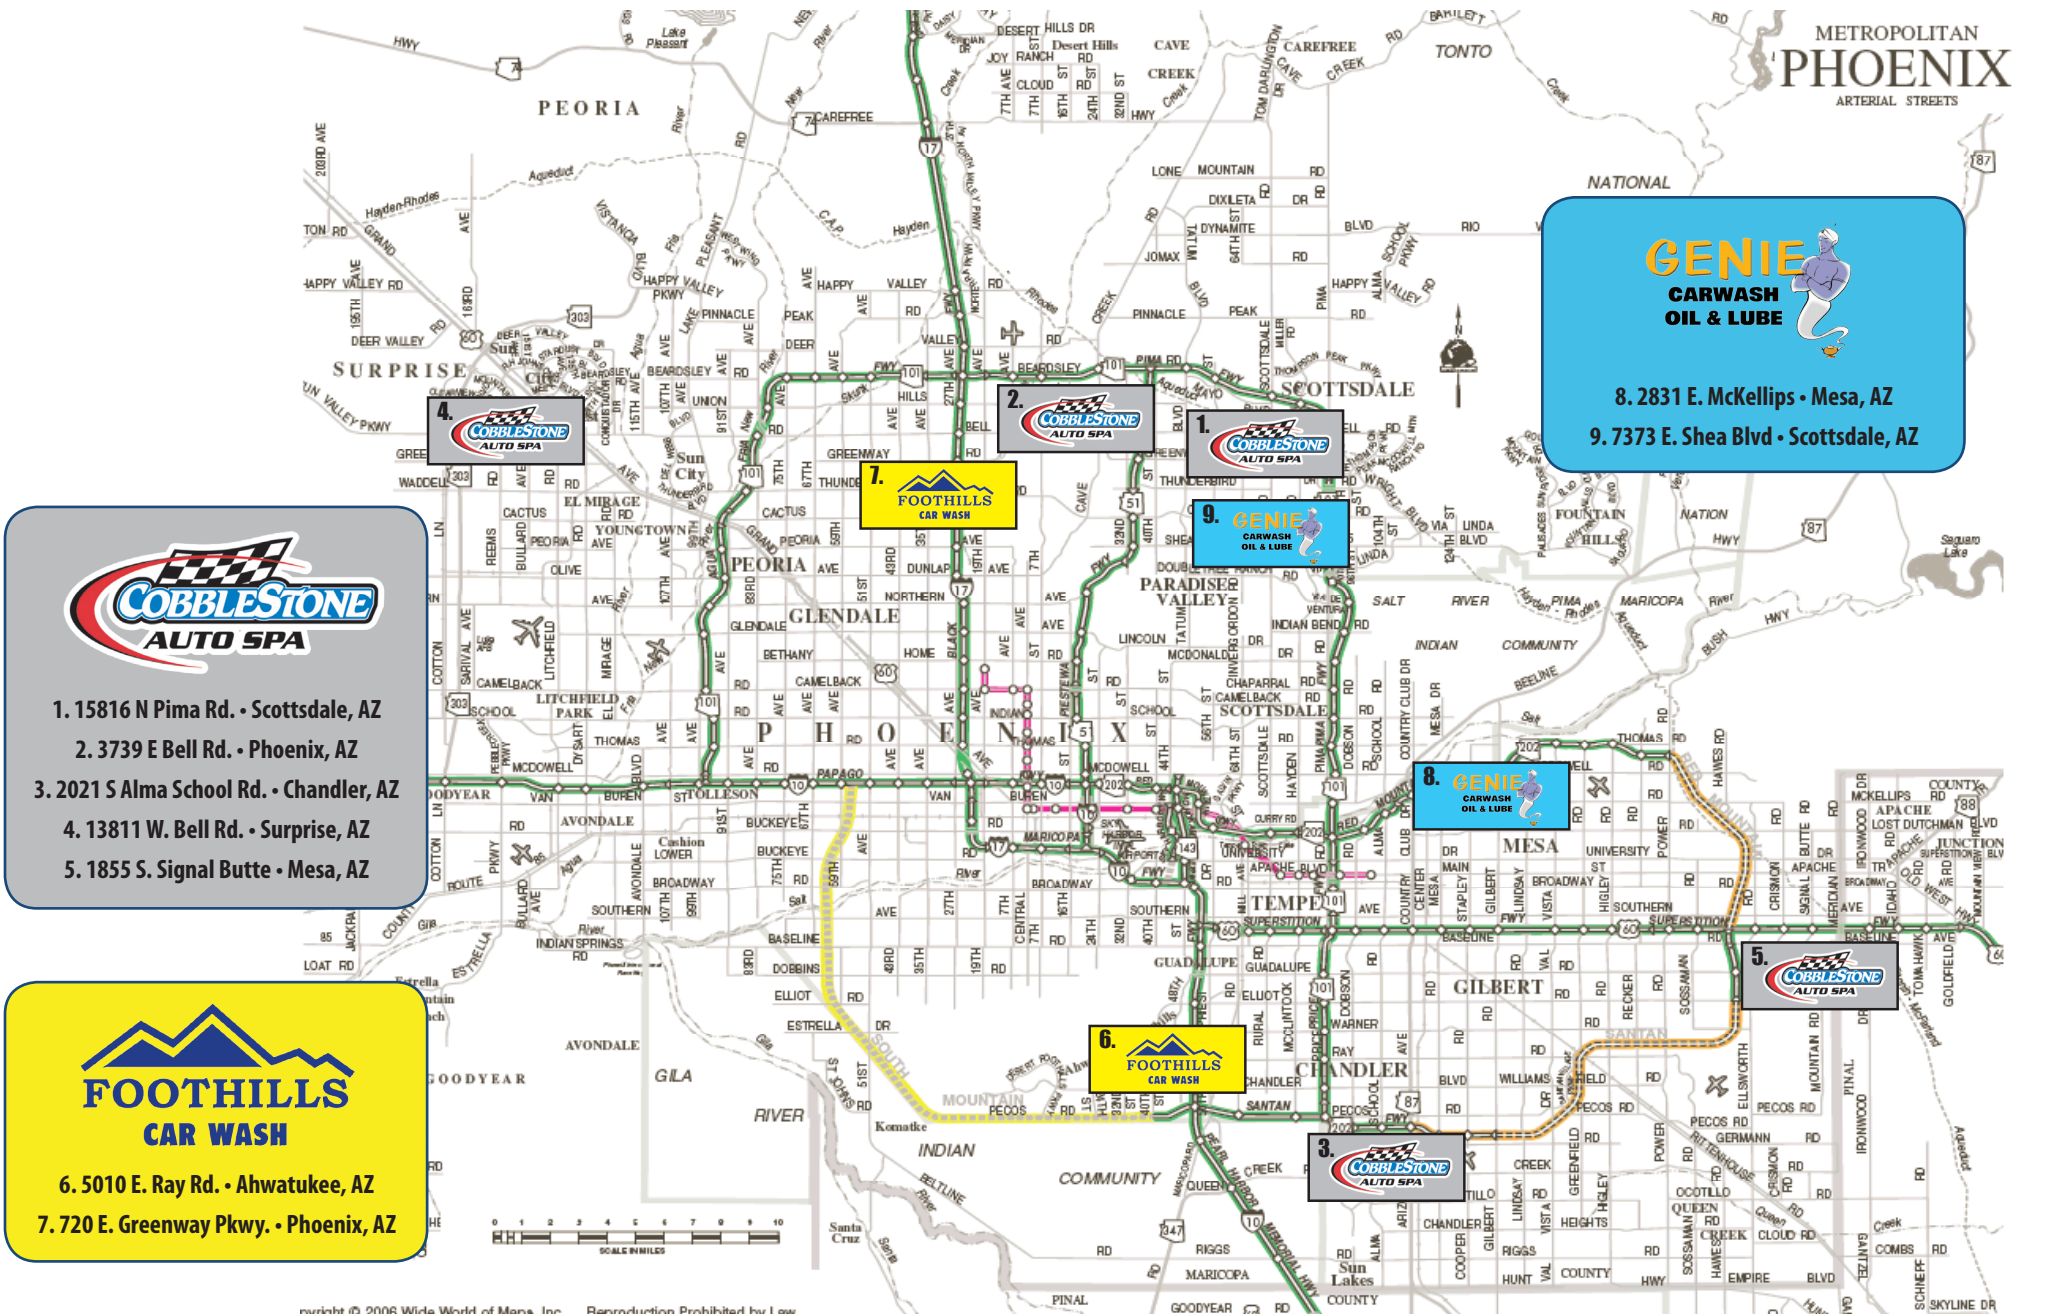

1. 15816 N Pima Rd. • Scottsdale, AZ
2. 3739 E Bell Rd. • Phoenix, AZ
3. 2021 S Alma School Rd. • Chandler, AZ
4. 13811 W. Bell Rd. • Surprise, AZ
5. 1855 S. Signal Butte • Mesa, AZ

6. 5010 E. Ray Rd. • Ahwatukee, AZ
7. 720 E. Greenway Pkwy. • Phoenix, AZ

8. 2831 E. McKellips • Mesa, AZ
9. 7373 E. Shea Blvd • Scottsdale, AZ