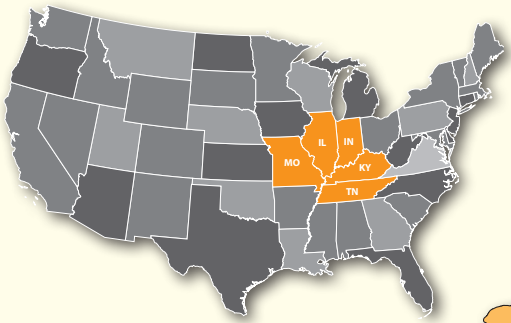

Restaurant Locations

Only 2 Spots Available!
Call Toll Free (800) 722-0403

	ADDRESS	CITY	STATE	COUNTY
1	104 E. Vienna St.	Anna	IL	Union
2	10095 US Hwy 67	Beardstown	IL	Cass
3	629-631 W. Main St.	Benton	IL	Franklin
4	454 North Broad St.	Carlinville	IL	Macoupin
5	1308 S. Division	Cartersville	IL	Williamson
6	750 W. Broadway	Centralia	IL	Jefferson
7	1703 S. Neil St.	Champaign	IL	Champaign
8	331 N. Main St.	Chatham	IL	Sangamon
9	217 W. Holmes	Chester	IL	Randolph
10	307 S. Grant St.	Clinton	IL	DeWitt
11	15 W. Fairchild St.	Danville	IL	Vermilion
12	1080 W. Eldorado	Decatur	IL	Macon
13	322 S. Washington	Duquoin	IL	Perry
14	1205 US Hwy.t 45 N.	Eldorado	IL	Saline
15	700 E. Poplar	Harrisburg	IL	Saline
16	615 S. Park Ave.	Herrin	IL	Williamson
17	842 W. Morton Ave.	Jacksonville	IL	Morgan
18	539 Woodlawn Rd.	Lincoln	IL	Logan
19	1106 N. Carbon St.	Marion	IL	Williamson
20	1117 Lakeland Blvd.	Mattoon	IL	Coles
21	601 Ferry St.	Metropolis	IL	Massac
22	309 N. Market St.	Monticello	IL	Piatt
23	4333 Broadway	Mount Vernon	IL	Jefferson
24	1600 Broadway	Mount Vernon	IL	Jefferson
25	340 Walnut St.	Murphysboro	IL	Jackson
26	316 S. Main St.	Paris	IL	Edgar
27	451 W Ottawa Rd.	Paxton	IL	Ford
28	410 E. Sangamon St.	Petersburg	IL	Menard
29	326 S. Century Blvd.	Rantoul	IL	Champaign
30	1835 Sangamon Ave.	Springfield	IL	Sangamon
31	3501 Stevenson Dr.	Springfield	IL	Sangamon
32	1700 Wabash Ave.	Springfield	IL	Sangamon
33	600 W. Jefferson St.	Springfield	IL	Sangamon
34	Rte. 121 & Rte. 32	Sullivan	IL	Moultrie
35	905 N. Springfield St.	Virden	IL	Macoupin
36	1105 Main St.	West Frankfort	IL	Franklin
37	2115 W. Williams St.	Cape Girardeau	MO	Cape Girardeau
38	501 E. Hwy 72	Fredericktown	MO	Madison
39	421 Hwy. 61 E	Jackson	MO	Cape Girardeau
40	1136 E. 1st. St.	Kennett	MO	Dunklin
41	11 N. Kingshighway	Perryville	MO	Perry
42	1105 S. Main St.	Sikeston	MO	Scott
43	707 N. 3rd. St.	Bardstown	KY	Nelson
44	61 US Hwy. 68 W.	Benton	KY	Marshall
45	1303 E. Broadway	Campbellsville	KY	Taylor
46	30 Outlet Mall Dr.	Eddyville	KY	Lyon
47	1706 N. Dixie Hwy.	Elizabethtown	KY	Hardin
48	9506 Taylorsville Rd.	Jeffersonstown	KY	Jefferson
49	3024 Lone Oak Rd.	Lone Oak	KY	McCracken
50	2909 Fern Valley Rd.	Louisville	KY	Jefferson
51	3459 Taylor Blvd.	Louisville	KY	Jefferson
52	770 E. Center St.	Madisonville	KY	Hopkins
53	1033 Paris Rd.	Mayfield	KY	Graves
54	505 N. 12th. St.	Murray	KY	Calloway
55	5104 Hinkleyville Rd.	Paducah	KY	McCracken
56	310 Hwy. 62 W.	Princeton	KY	Caldwell
57	634 Knox Blvd.	Radcliff	KY	Hardin
58	1200 W. Reelfoot Ave.	Union City	TN	Obion
59	301 W. Court Ave.	Jeffersonville	IN	Clark
60	411 E. Tipton St.	Seymour	IN	Jackson

AD SIZES	AD RATES
¼ Page	$3,500
½ Page	$6,250
¾ Page	$9,500
Full Page	$12,000