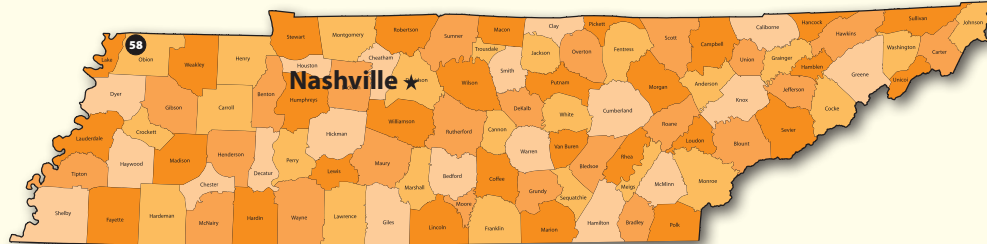

Restaurant Locations

Only 2 Spots Available!
Call Toll Free (800) 722-0403

	ADDRESS	CITY	STATE	COUNTY
1	104 E. Vienna St.	Anna	IL	Union
2	10095 US Hwy 67	Beardstown	IL	Cass
3	629-631 W. Main St.	Benton	IL	Franklin
4	454 North Broad St.	Carlinville	IL	Macoupin
5	1308 S. Division	Cartersville	IL	Williamson
6	750 W. Broadway	Centralia	IL	Jefferson
7	1703 S. Neil St.	Champaign	IL	Champaign
8	331 N. Main St.	Chatham	IL	Sangamon
9	217 W. Holmes	Chester	IL	Randolph
10	307 S. Grant St.	Clinton	IL	DeWitt
11	15 W. Fairchild St.	Danville	IL	Vermilion
12	1080 W. Eldorado	Decatur	IL	Macon
13	322 S. Washington	Duquoin	IL	Perry
14	1205 US Hwy.t 45 N.	Eldorado	IL	Saline
15	700 E. Poplar	Harrisburg	IL	Saline
16	615 S. Park Ave.	Herrin	IL	Williamson
17	842 W. Morton Ave.	Jacksonville	IL	Morgan
18	539 Woodlawn Rd.	Lincoln	IL	Logan
19	1106 N. Carbon St.	Marion	IL	Williamson
20	1117 Lakeland Blvd.	Mattoon	IL	Coles
21	601 Ferry St.	Metropolis	IL	Massac
22	309 N. Market St.	Monticello	IL	Piatt
23	4333 Broadway	Mount Vernon	IL	Jefferson
24	1600 Broadway	Mount Vernon	IL	Jefferson
25	340 Walnut St.	Murphysboro	IL	Jackson
26	316 S. Main St.	Paris	IL	Edgar
27	451 W Ottawa Rd.	Paxton	IL	Ford
28	410 E. Sangamon St.	Petersburg	IL	Menard
29	326 S. Century Blvd.	Rantoul	IL	Champaign
30	1835 Sangamon Ave.	Springfield	IL	Sangamon
31	3501 Stevenson Dr.	Springfield	IL	Sangamon
32	1700 Wabash Ave.	Springfield	IL	Sangamon
33	600 W. Jefferson St.	Springfield	IL	Sangamon
34	Rte. 121 & Rte. 32	Sullivan	IL	Moultrie
35	905 N. Springfield St.	Virden	IL	Macoupin
36	1105 Main St.	West Frankfort	IL	Franklin
37	2115 W. Williams St.	Cape Girardeau	MO	Cape Girardeau
38	501 E. Hwy 72	Fredericktown	MO	Madison
39	421 Hwy. 61 E	Jackson	MO	Cape Girardeau
40	1136 E. 1st. St.	Kennett	MO	Dunklin
41	11 N. Kingshighway	Perryville	MO	Perry
42	1105 S. Main St.	Sikeston	MO	Scott
43	707 N. 3rd. St.	Bardstown	KY	Nelson
44	61 US Hwy. 68 W.	Benton	KY	Marshall
45	1303 E. Broadway	Campbellsville	KY	Taylor
46	30 Outlet Mall Dr.	Eddyville	KY	Lyon
47	1706 N. Dixie Hwy.	Elizabethtown	KY	Hardin
48	9506 Taylorsville Rd.	Jeffersonstown	KY	Jefferson
49	3024 Lone Oak Rd.	Lone Oak	KY	McCracken
50	2909 Fern Valley Rd.	Louisville	KY	Jefferson
51	3459 Taylor Blvd.	Louisville	KY	Jefferson
52	770 E. Center St.	Madisonville	KY	Hopkins
53	1033 Paris Rd.	Mayfield	KY	Graves
54	505 N. 12th. St.	Murray	KY	Calloway
55	5104 Hinkleyville Rd.	Paducah	KY	McCracken
56	310 Hwy. 62 W.	Princeton	KY	Caldwell
57	634 Knox Blvd.	Radcliff	KY	Hardin
58	1200 W. Reelfoot Ave.	Union City	TN	Obion
59	301 W. Court Ave.	Jeffersonville	IN	Clark
60	411 E. Tipton St.	Seymour	IN	Jackson

AD SIZES	AD RATES
¼ Page	$3,500
½ Page	$6,250
¾ Page	$9,500
Full Page	$12,000