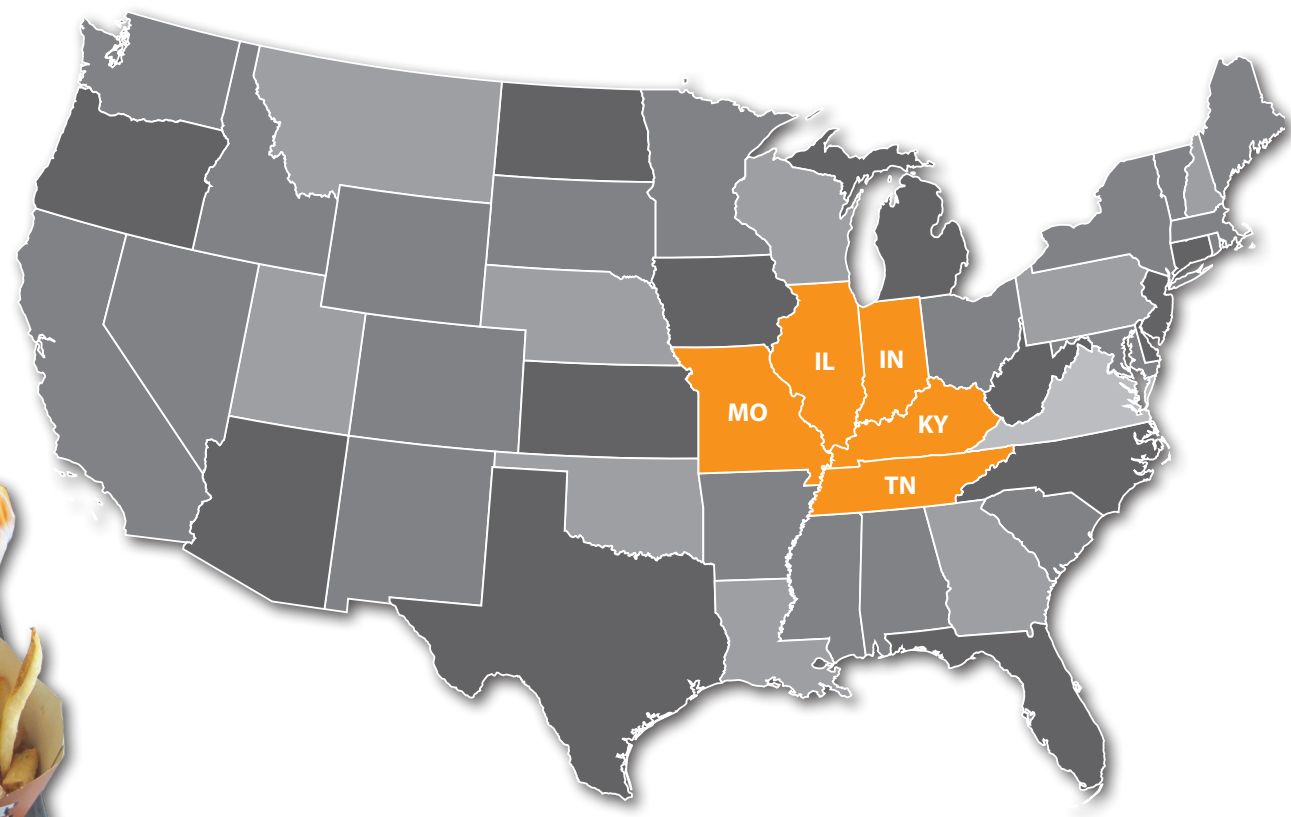

Advertise Your Business On Up To 700,000 Four Color Flyers distributed at 60 Hardee's Midwest Locations!

CAPTIVE AUDIENCE. PROVEN RESULTS!

- Flyers placed on all Dine-in Trays
- Flyers placed inside the bags of all drive-thru and take-out orders.
- Your business is guaranteed an industry exclusive.

Advertise Your Business on 700,000 Fliers!

See Below for a map and list of locations.

TESTIMONIALS

"With an amazing return of 831 coupons, the Arizona Carl's Jr. flyer program far exceeded our expectations!" -Diane Darrow - Marketing Director, San Diego Zoo